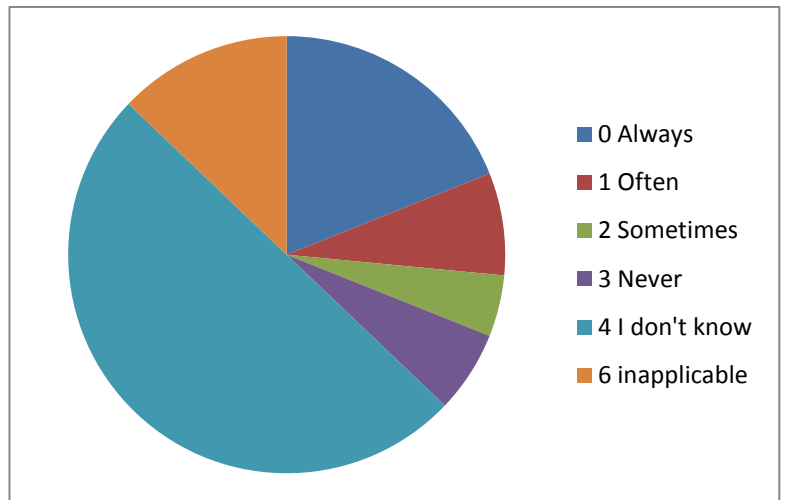

Outcome name	Times answered	Percentage of times answered	Mean for outcome
0 Always	25	18%	55.72%
1 Often	10	7%	42.20%
2 Sometimes	6	4%	39.83%
3 Never	8	6%	46.75%
4 I don't know	66	47%	31.92%
6 inapplicable	17	12%	41.71%