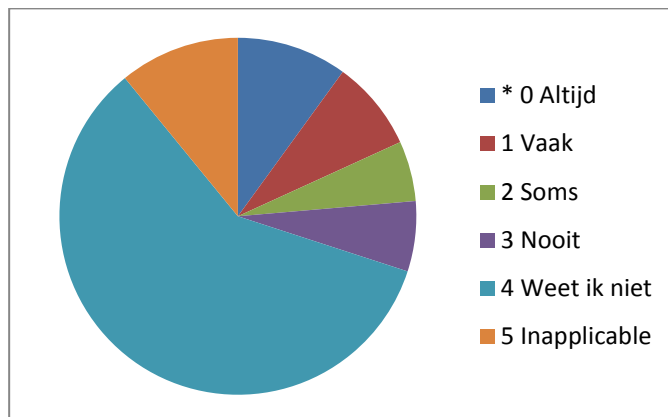

Outcomes Ecoquiz

11. Do you participate to take energy saving schemes?

Outcomes of the students. (112 respondents)

Outcome name	Times answered	Percentage of times answered	Mean for outcome
0 Always	9	8%	56.22%
1 Often	12	10%	50.58%
2 Sometimes	45	38%	36.69%
3 Never	11	9%	34.27%
4 I don't know	33	28%	24.48%

Outcomes of the adults.

Outcome name	Times answered	Percentage of times answered	Mean for outcome
0 Always	14	10%	57.57%
1 Often	27	19%	55.81%
2 Sometimes	47	34%	37.15%
3 Never	11	8%	34.27%
4 I don't know	33	24%	24.48%

Outcomes Ecoquiz

12. Do you refuel unleaded petrol?.

Outcomes of the students. (112 respondents)

Outcome name	Times answered	Percentage of times answered	Mean for outcome
* 0 Altijd	11	9%	51.09%
1 Vaak	9	8%	40.33%
2 Soms	6	5%	39.83%
3 Nooit	7	6%	45.29%
4 Weet ik niet	65	56%	31.69%
5 Inapplicable	12	10%	34.00%