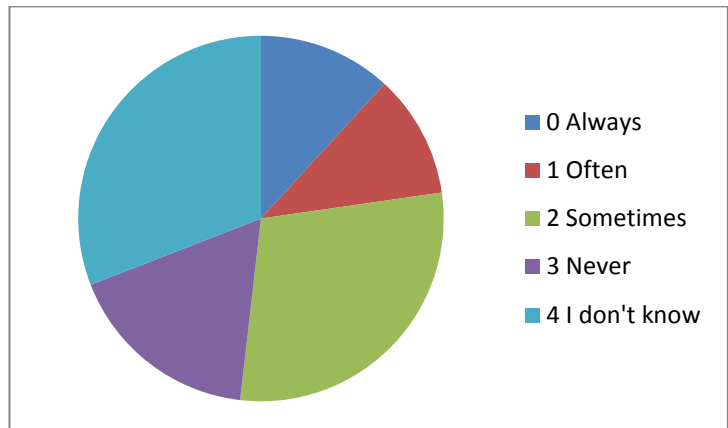

Outcomes Ecoquiz

14. Do you avoid at home to use chemicals to kill insects?

Outcomes of the students. (112 respondents)

Outcome name	Times answered	Percentage of times answered	Mean for outcome
0 Always	13	11%	50.54%
1 Often	12	10%	42.00%
2 Sometimes	32	27%	38.59%
3 Never	19	16%	36.42%
4 I don't know	34	29%	25.32%