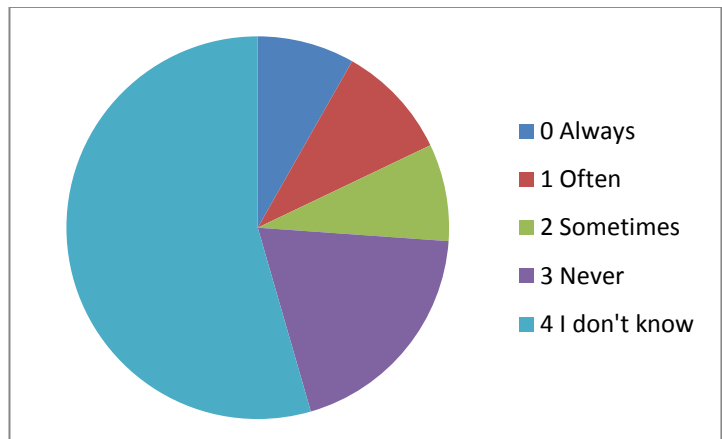

Outcomes of the adults.

Outcome name	Times answered	Percentage of times answered	Mean for outcome
0 Always	11	8%	63.91%
1 Often	13	9%	49.85%
2 Sometimes	11	8%	39.91%
3 Never	26	19%	37.08%
4 I don't know	73	53%	34.64%