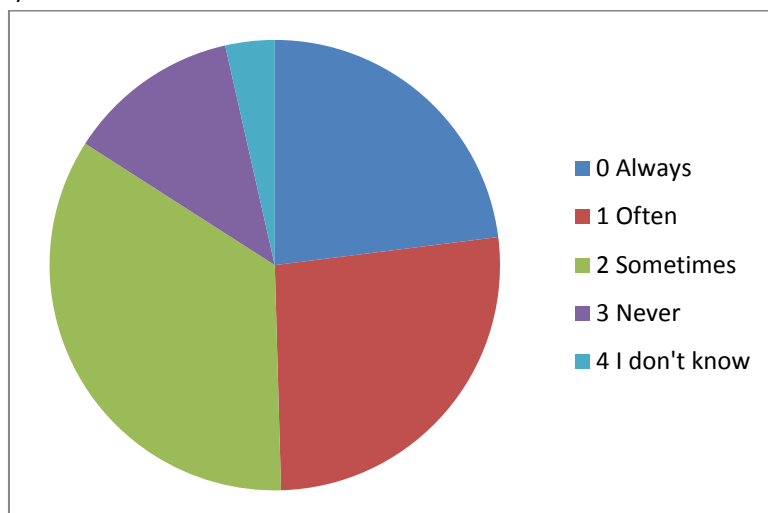

Outcomes Ecoquiz

1. Do you recycle plastic bottles?

Outcomes of the students. (112 respondents)

Outcome name	Times answered	Percentage of times answered	Mean for outcome
0 Always	26	22%	42.92%
1 Often	30	26%	36.73%
2 Sometimes	39	33%	32.67%
3 Never	14	12%	28.43%
4 I don't know	4	3%	24.75%