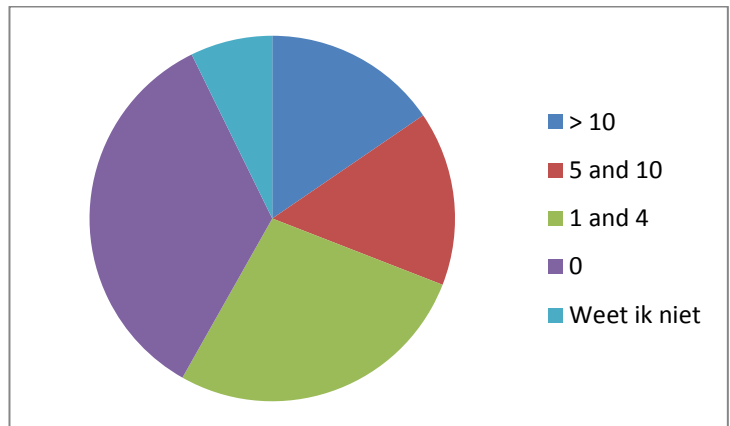

Outcomes Ecoquiz

18. How many trees do you planned?

Outcomes of the students. (112 respondents)

Outcome name	Times answered	Percentage of times answered	Mean for outcome
> 10	17	15%	48.65%
5 and 10	17	15%	39.35%
1 and 4	30	26%	38.67%
0	38	32%	27.53%
Weet ik niet	8	7%	30.88%