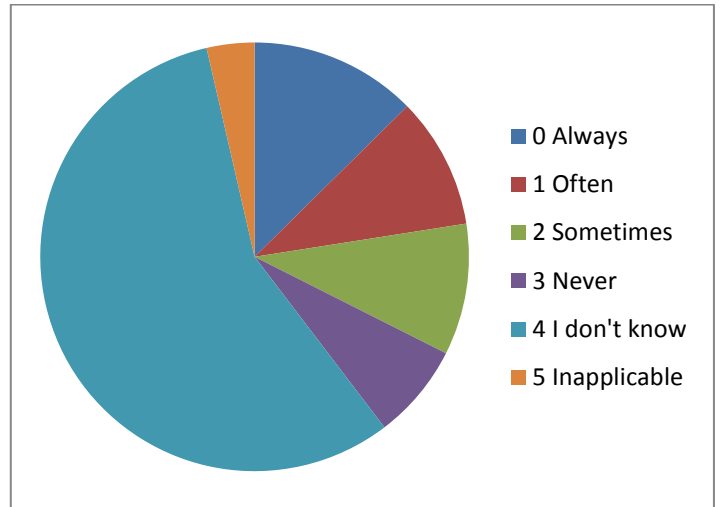

Outcomes Ecoquiz

10. DO you use soap and other cosmetic products not tested on animals?

Outcomes of the students. (112 respondents)

Outcome name	Times answered	Percentage of times answered	Mean for outcome
0 Always	14	12%	53.36%
1 Often	11	9%	40.27%
2 Sometimes	11	9%	33.36%
3 Never	8	7%	39.38%
4 I don't know	63	54%	31.29%
5 Inapplicable	4	3%	31.50%