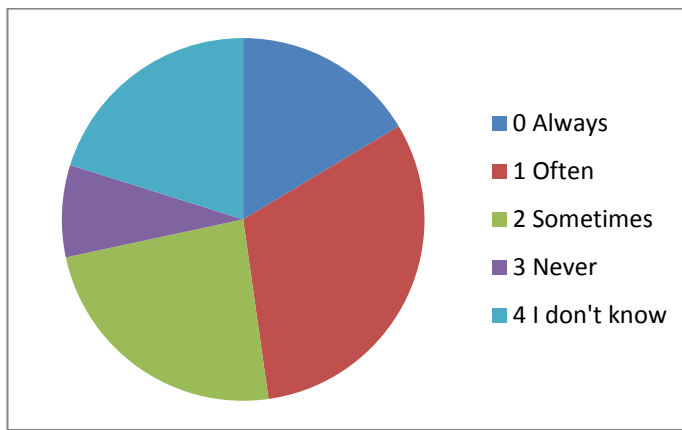

Outcomes of the adults.

Outcome name	Times answered	Percentage of times answered	Mean for outcome
0 Always	22	16%	50.73%
1 Often	42	30%	48.38%
2 Sometimes	32	23%	34.97%
3 Never	11	8%	22.64%
4 I don't know	27	19%	28.41%