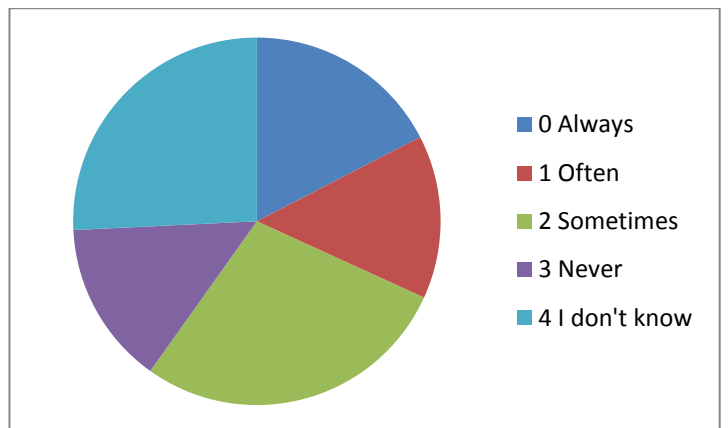

Outcomes of the adults.

Outcome name	Times answered	Percentage of times answered	Mean for outcome
0 Always	23	17%	55.87%
1 Often	19	14%	47.47%
2 Sometimes	37	27%	40.65%
3 Never	19	14%	36.42%
4 I don't know	34	24%	25.32%