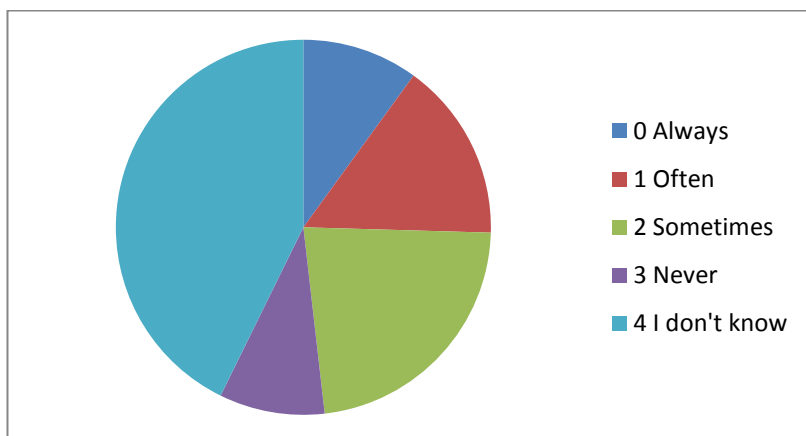

Outcomes Ecoquiz

17. Do you use LED lights instead of incandescent lamps?

Outcomes of the students. (112 respondents)

Outcome name	Times answered	Percentage of times answered	Mean for outcome
0 Always	11	9%	57.27%
1 Often	17	15%	42.88%
2 Sometimes	25	21%	35.88%
3 Never	10	9%	30.50%
4 I don't know	47	40%	29.53%