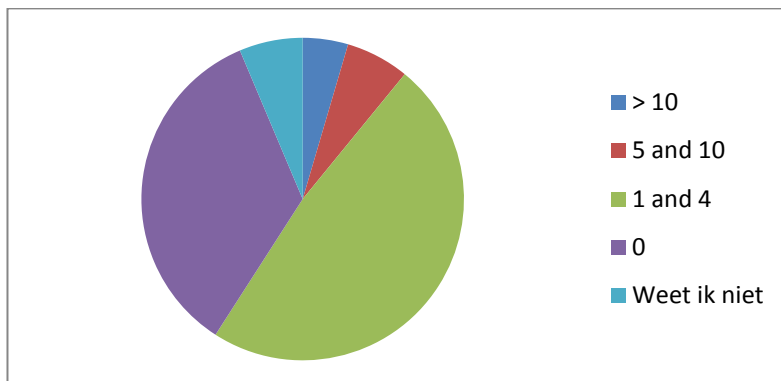

Outcomes of the adults.

Outcome name	Times answered	Percentage of times answered	Mean for outcome
0 Always	59	42%	48.85%
1 Often	23	17%	39.48%
2 Sometimes	26	19%	34.96%
3 Never	16	12%	23.06%
4 I don't know	8	6%	22.00%

Outcomes Ecoquiz

16. How many birdhouses do you build?

Outcomes of the students. (112 respondents)

Outcome name	Times answered	Percentage of times answered	Mean for outcome
> 10	5	4%	54.60%
5 and 10	7	6%	57.57%
1 and 4	53	45%	38.92%
0	38	32%	26.53%
Weet ik niet	7	6%	28.86%