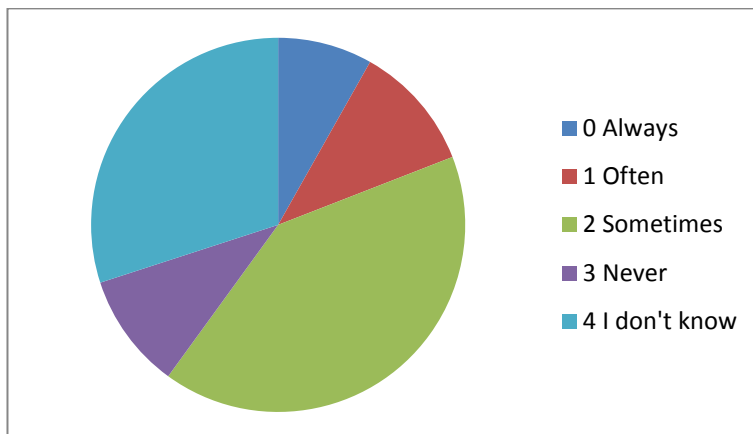

Outcomes Ecoquiz

11. Do you participate to take energy saving schemes?

Outcomes of the students. (112 respondents)

Outcome name	Times answered	Percentage of times answered	Mean for outcome
0 Always	9	8%	56.22%
1 Often	12	10%	50.58%
2 Sometimes	45	38%	36.69%
3 Never	11	9%	34.27%
4 I don't know	33	28%	24.48%