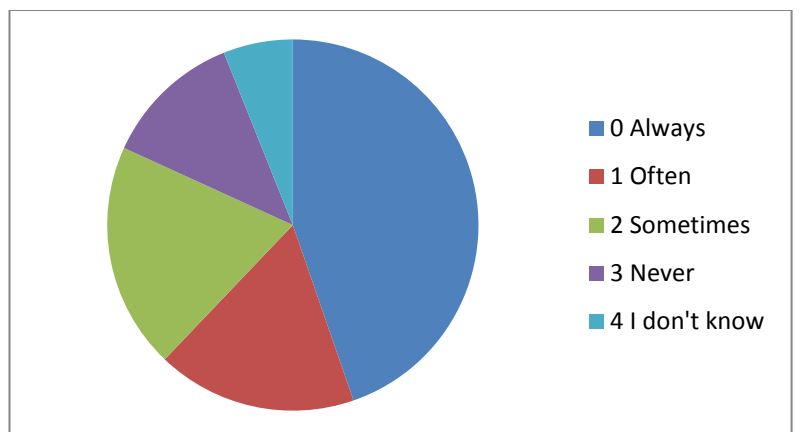

Outcomes of the adults.

Outcome name	Times answered	Percentage of times answered	Mean for outcome
0 Always	59	42%	48.85%
1 Often	23	17%	39.48%
2 Sometimes	26	19%	34.96%
3 Never	16	12%	23.06%
4 I don't know	8	6%	22.00%