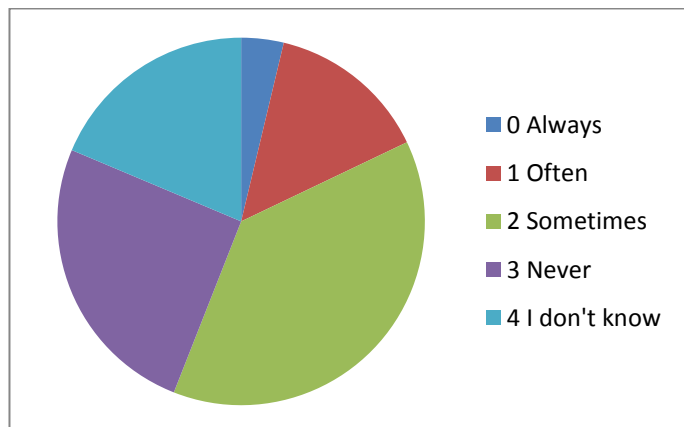

Outcomes of the adults.

Outcome name	Times answered	Percentage of times answered	Mean for outcome
0 Always	5	4%	57.40%
1 Often	19	14%	48.84%
2 Sometimes	51	37%	43.51%
3 Never	34	24%	31.85%
4 I don't know	25	18%	30.64%