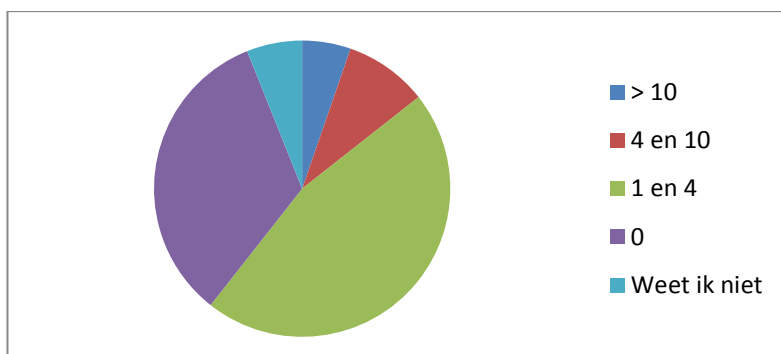

Outcomes Ecoquiz

16. How many birdhouses do you build?

Outcomes of the students. (112 respondents)

Outcome name	Times answered	Percentage of times answered	Mean for outcome
> 10	5	4%	54.60%
5 and 10	7	6%	57.57%
1 and 4	53	45%	38.92%
0	38	32%	26.53%
Weet ik niet	7	6%	28.86%

Outcomes of the adults.

Outcome name	Times answered	Percentage of times answered	Mean for outcome
> 10	7	5%	58.14%
4 en 10	12	9%	62.17%
1 en 4	61	44%	41.26%
0	44	32%	30.05%
Weet ik niet	8	6%	31.50%

Outcomes Ecoquiz