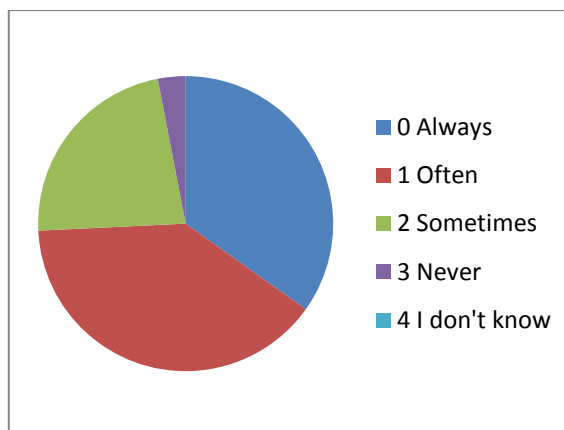

Outcomes of the adults.

Outcome name	Times answered	Percentage of times answered	Mean for outcome
0 Always	46	33%	40.98%
1 Often	52	37%	38.08%
2 Sometimes	30	22%	40.43%
3 Never	4	3%	41.50%
4 I don't know	0		-