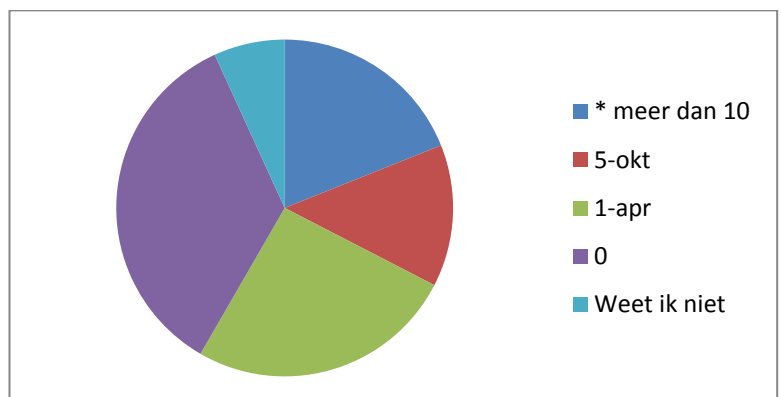

Outcomes of the adults.

Outcome name	Times answered	Percentage of times answered	Mean for outcome
* meer dan 10	25	18%	54.24%
5-okt	18	13%	41.00%
1-apr	34	24%	40.65%
0	46	33%	31.83%
Weet ik niet	9	6%	33.78%