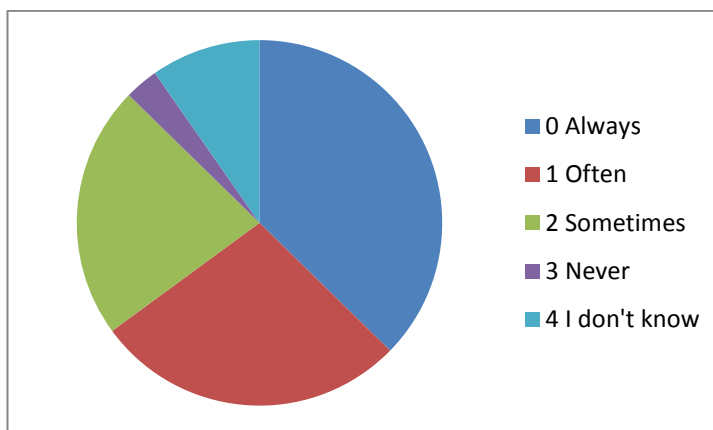

Outcomes of the adults.

Outcome name	Times answered	Percentage of times answered	Mean for outcome
0 Always	50	36%	45.42%
1 Often	37	27%	44.49%
2 Sometimes	30	22%	30.93%
3 Never	4	3%	31.00%
4 I don't know	13	9%	24.15%