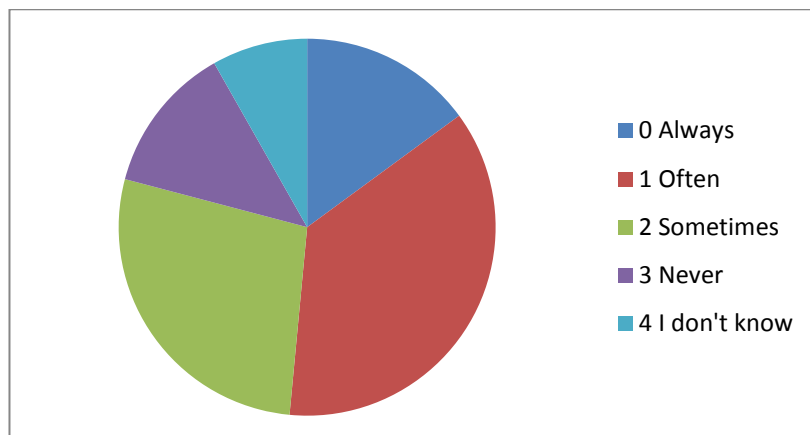

Outcomes of the adults.

Outcome name	Times answered	Percentage of times answered	Mean for outcome
0 Always	20	14%	50.00%
1 Often	49	35%	43.35%
2 Sometimes	37	27%	36.32%
3 Never	17	12%	33.41%
4 I don't know	11	8%	22.45%