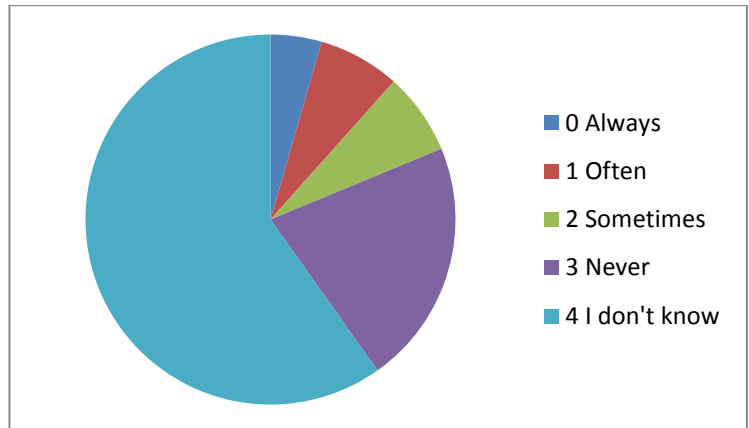

Outcomes Ecoquiz

5. Do you use aerosol without CFCs?

Outcomes of the students. (112 respondents)

Outcome name	Times answered	Percentage of times answered	Mean for outcome
0 Always	5	4%	58.80%
1 Often	8	7%	45.62%
2 Sometimes	8	7%	33.12%
3 Never	24	21%	36.17%
4 I don't know	67	57%	32.78%