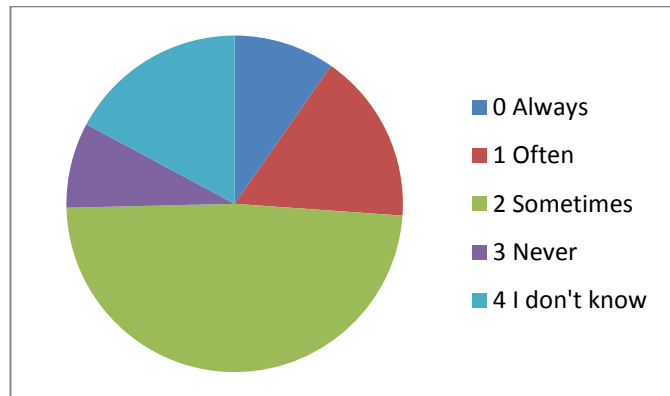

Outcomes of the adults.

Outcome name	Times answered	Percentage of times answered	Mean for outcome
0 Always	13	9%	46.23%
1 Often	22	16%	45.59%
2 Sometimes	65	47%	41.17%
3 Never	11	8%	31.45%
4 I don't know	23	17%	28.57%