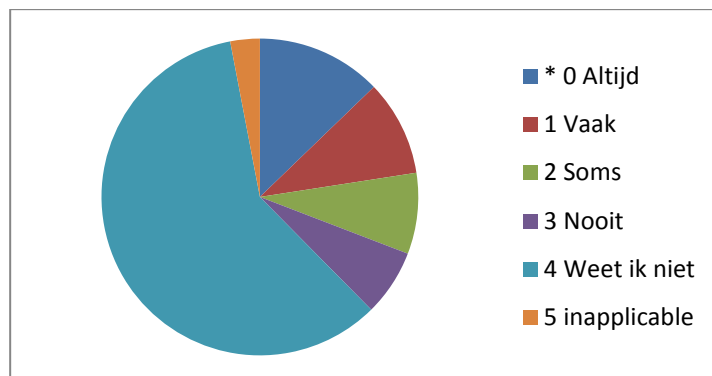

Outcomes Ecoquiz

12. Do you refuel unleaded petrol?.

Outcomes of the students. (112 respondents)

Outcome name	Times answered	Percentage of times answered	Mean for outcome
* 0 Altijd	11	9%	51.09%
1 Vaak	9	8%	40.33%
2 Soms	6	5%	39.83%
3 Nooit	7	6%	45.29%
4 Weet ik niet	65	56%	31.69%
5 Inapplicable	12	10%	34.00%

Outcomes of the adults.

Outcome name	Times answered	Percentage of times answered	Mean for outcome
* 0 Altijd	17	12%	55.06%
1 Vaak	13	9%	45.62%
2 Soms	11	8%	33.36%
3 Nooit	9	6%	41.33%
4 Weet ik niet	79	57%	36.33%
5 inapplicable	4	3%	31.50%