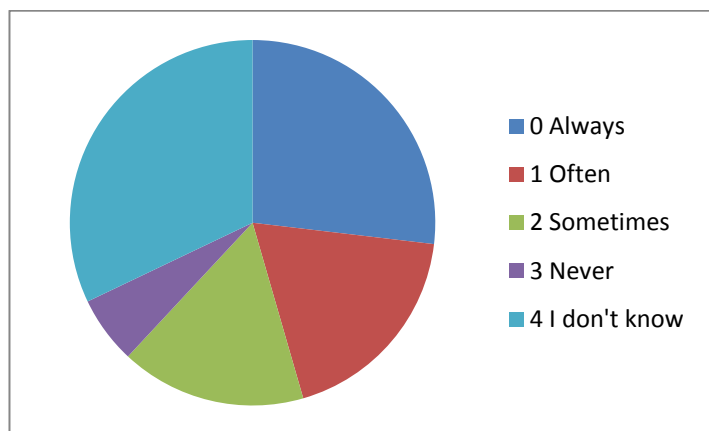

Outcomes of the adults.

Outcome name	Times answered	Percentage of times answered	Mean for outcome
0 Always	36	26%	48.36%
1 Often	25	18%	45.36%
2 Sometimes	22	16%	43.27%
3 Never	8	6%	39.00%
4 I don't know	43	31%	26.60%