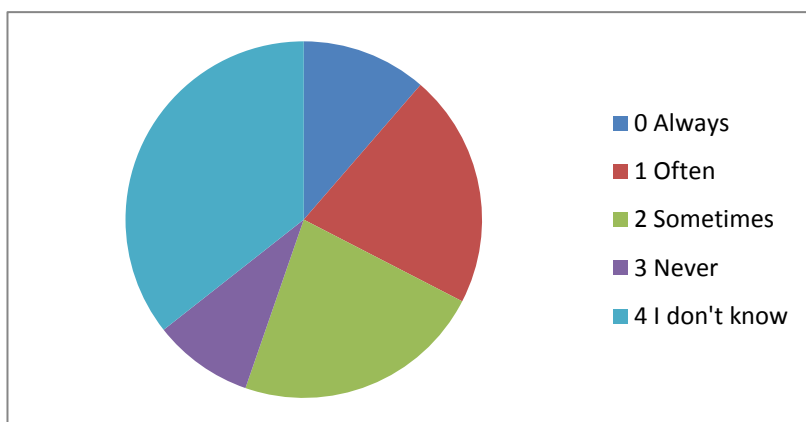

Outcomes of the adults.

Outcome name	Times answered	Percentage of times answered	Mean for outcome
0 Always	15	11%	57.73%
1 Often	28	20%	49.18%
2 Sometimes	30	22%	40.10%
3 Never	12	9%	34.17%
4 I don't know	47	34%	29.53%