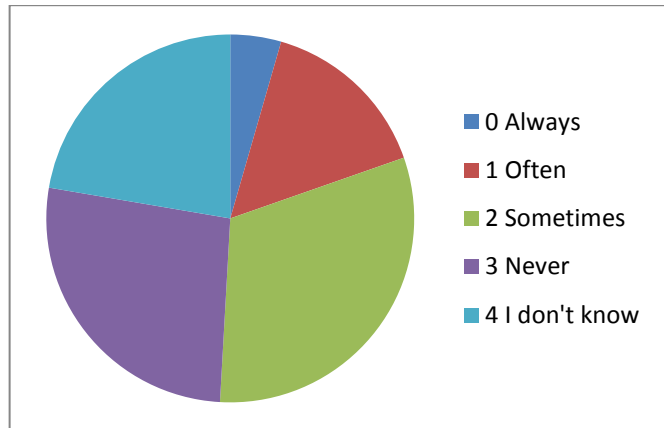

Outcomes Ecoquiz

2. Do you eat organic food?s?

Outcomes of the students. (112 respondents)

Outcome name	Times answered	Percentage of times answered	Mean for outcome
0 Always	5	4%	57.40%
1 Often	17	15%	47.00%
2 Sometimes	35	30%	35.97%
3 Never	30	26%	29.23%
4 I don't know	25	21%	30.64%