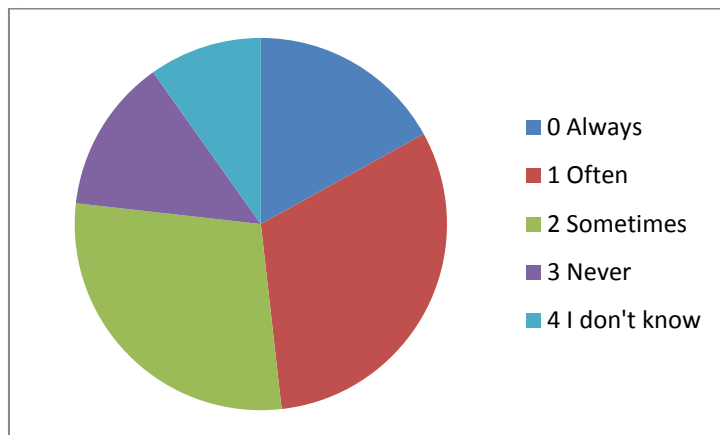

Outcomes Ecoquiz

9. do you use rechargeable batteries?

Outcomes of the students. (112 respondents)

Outcome name	Times answered	Percentage of times answered	Mean for outcome
0 Always	19	16%	48.89%
1 Often	35	30%	36.40%
2 Sometimes	32	27%	34.16%
3 Never	15	13%	29.67%
4 I don't know	11	9%	22.45%