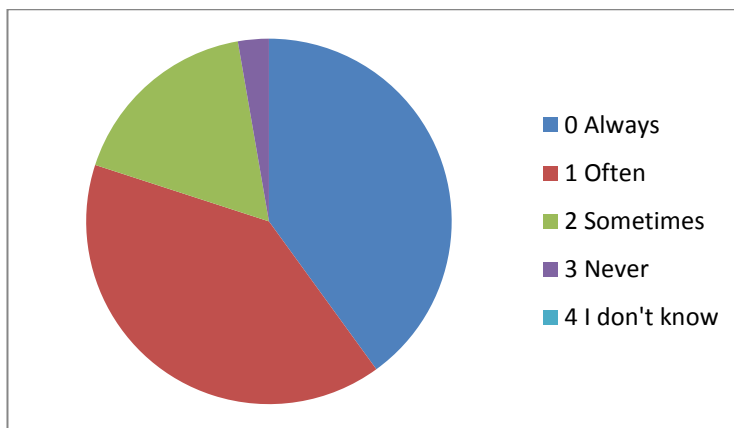

Outcomes Ecoquiz

13. Do you make maximum use of public transport or bicycle?

Outcomes of the students. (112 respondents)

Outcome name	Times answered	Percentage of times answered	Mean for outcome
0 Always	44	38%	39.91%
1 Often	44	38%	34.55%
2 Sometimes	19	16%	29.63%
3 Never	3	3%	36.67%
4 I don't know	0		-