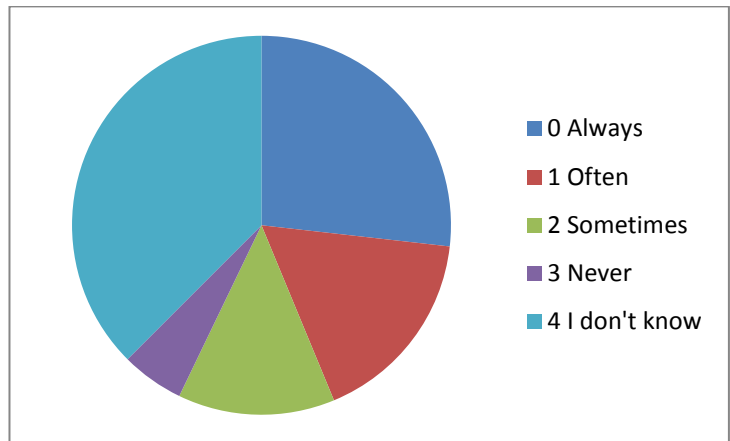

Outcomes Ecoquiz

8. Do you eat free-range eggs?

Outcomes of the students. (112 respondents)

Outcome name	Times answered	Percentage of times answered	Mean for outcome
0 Always	30	26%	44.10%
1 Often	19	16%	42.95%
2 Sometimes	15	13%	36.27%
3 Never	6	5%	34.67%
4 I don't know	42	36%	26.12%