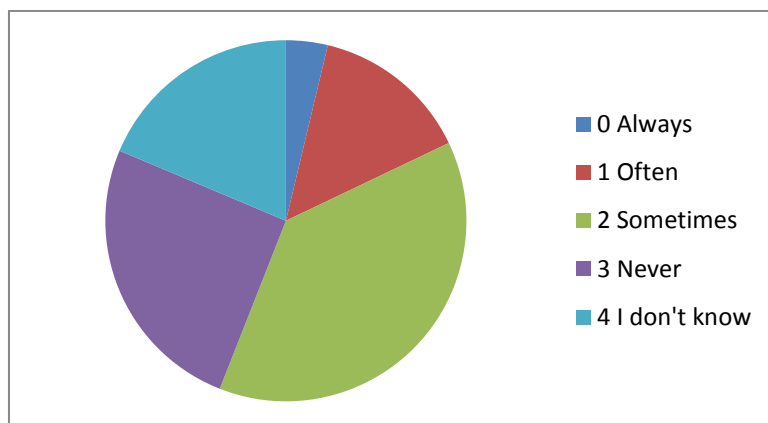

Outcomes of the adults. (134 respondents)

Outcome name	Times answered	Percentage of times answered	Mean for outcome
0 Always	38	27%	47.79%
1 Often	37	27%	41.24%
2 Sometimes	41	29%	33.54%
3 Never	14	10%	28.43%
4 I don't know	4	3%	24.75%