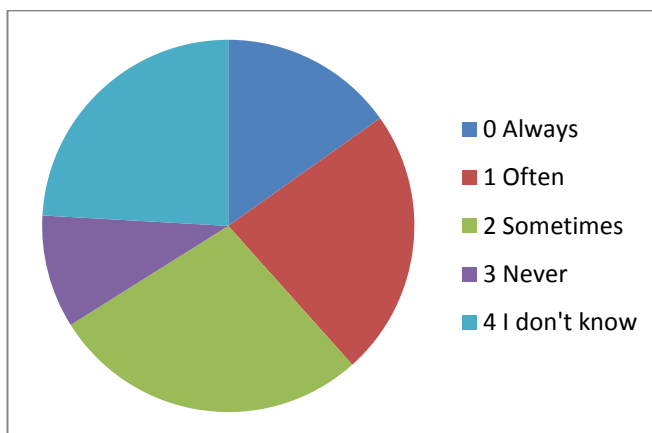

Outcomes Ecoquiz

6. Do you buy loose vegetables and fruit instead prepackaged vegetables and fruit?

Outcomes of the students. (112 respondents)

Outcome name	Times answered	Percentage of times answered	Mean for outcome
0 Always	17	15%	48.18%
1 Often	26	22%	41.35%
2 Sometimes	31	26%	34.77%
3 Never	11	9%	22.64%
4 I don't know	27	23%	28.41%