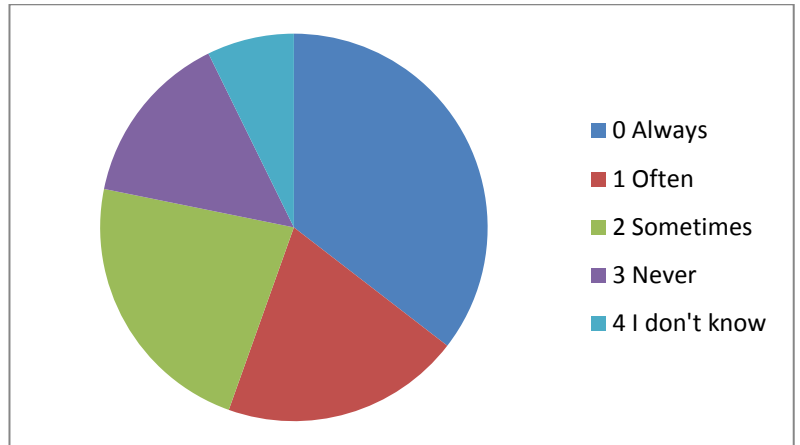

Outcomes Ecoquiz

15. Do you participate actively in waste separation?

Outcomes of the students. (112 respondents)

Outcome name	Times answered	Percentage of times answered	Mean for outcome
0 Always	39	33%	44.23%
1 Often	22	19%	37.59%
2 Sometimes	25	21%	34.08%
3 Never	16	14%	23.06%
4 I don't know	8	7%	22.00%