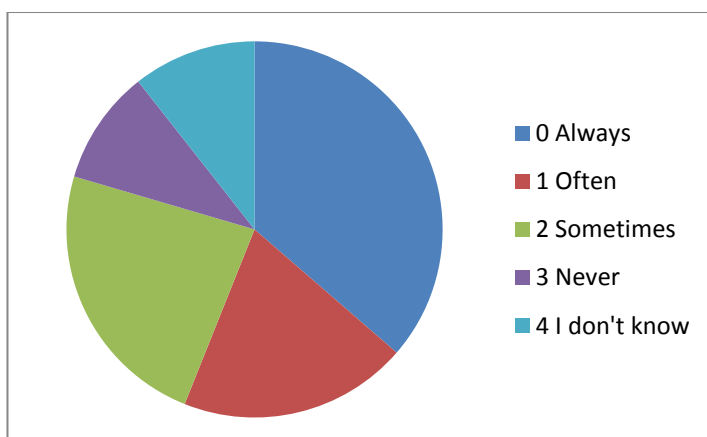

Outcomes of the adults.

Outcome name	Times answered	Percentage of times answered	Mean for outcome
0 Always	48	35%	49.19%
1 Often	26	19%	40.58%
2 Sometimes	31	22%	36.16%
3 Never	13	9%	34.46%
4 I don't know	14	10%	18.50%