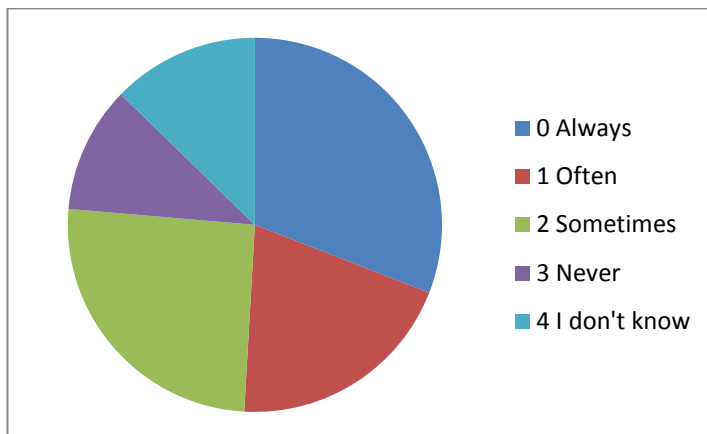

Outcomes Ecoquiz

20. Do you give your old clothes away to charity ?

Outcomes of the students. (112 respondents)

Outcome name	Times answered	Percentage of times answered	Mean for outcome
0 Always	34	29%	44.85%
1 Often	22	19%	37.95%
2 Sometimes	28	24%	33.54%
3 Never	12	10%	32.58%
4 I don't know	14	12%	18.50%