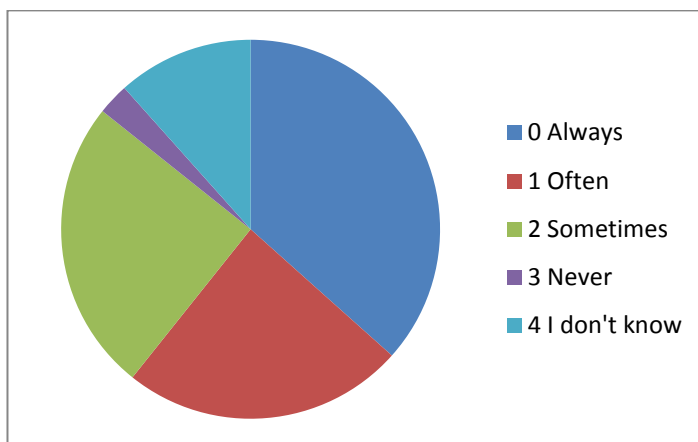

Outcomes Ecoquiz

7 Do you use white paper towels or toilet paper instead of colored paper towels or toilet paper?

Outcomes of the students. (112 respondents)

Outcome name	Times answered	Percentage of times answered	Mean for outcome
0 Always	41	35%	43.15%
1 Often	27	23%	37.59%
2 Sometimes	28	24%	29.64%
3 Never	3	3%	20.00%
4 I don't know	13	11%	24.15%