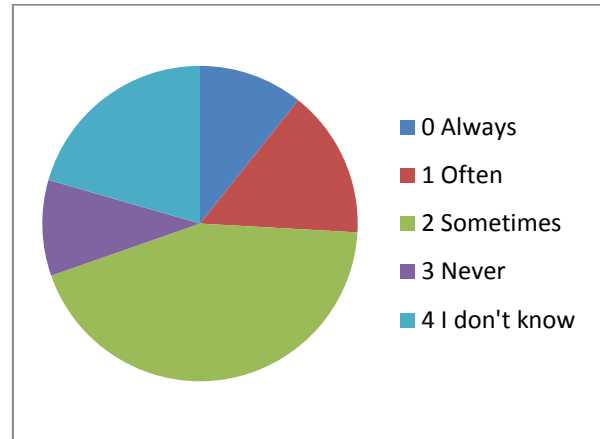

Outcomes Ecoquiz

3. Do you use glass bottles and jars instead of plastic bottles and jars?

Outcomes of the students. (112 respondents)

Outcome name	Times answered	Percentage of times answered	Mean for outcome
0 Always	12	10%	46.17%
1 Often	17	15%	40.00%
2 Sometimes	49	42%	35.73%
3 Never	11	9%	31.45%
4 I don't know	23	20%	28.57%