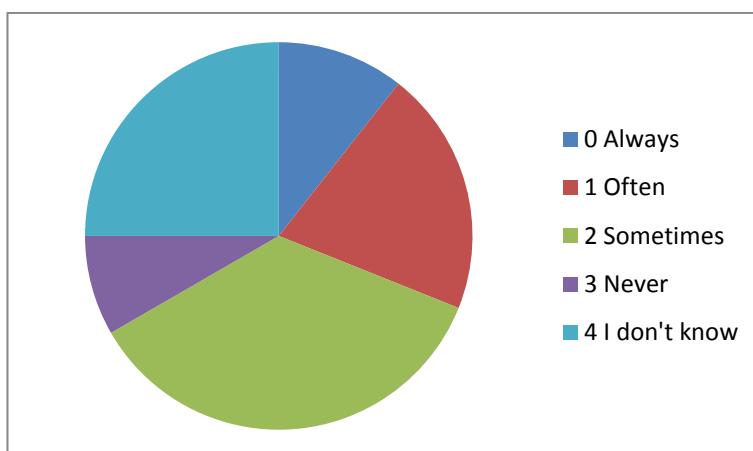

Outcomes of the adults.

Outcome name	Times answered	Percentage of times answered	Mean for outcome
0 Always	14	10%	57.57%
1 Often	27	19%	55.81%
2 Sometimes	47	34%	37.15%
3 Never	11	8%	34.27%
4 I don't know	33	24%	24.48%