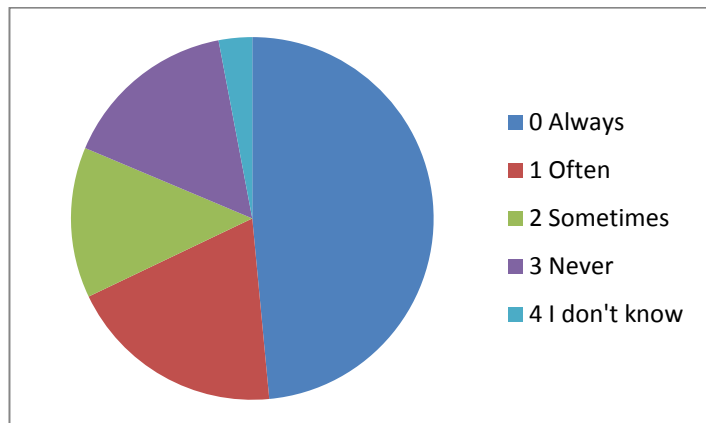

Outcomes of the adults.

Outcome name	Times answered	Percentage of times answered	Mean for outcome
0 Always	65	47%	47.23%
1 Often	26	19%	39.35%
2 Sometimes	18	13%	32.33%
3 Never	21	15%	22.71%
4 I don't know	4	3%	32.75%