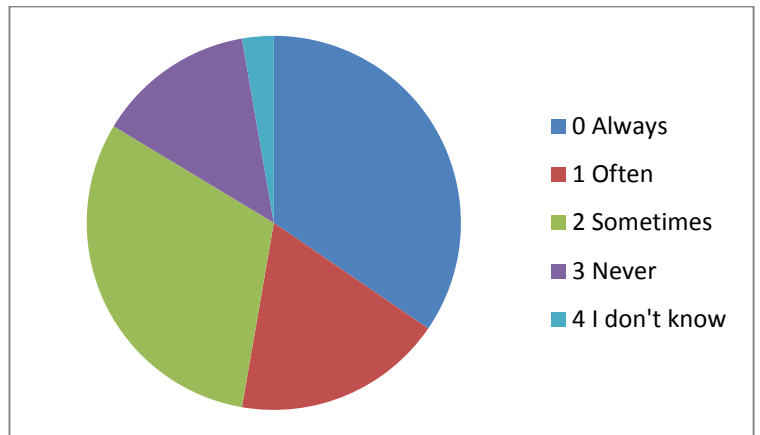

Outcomes Ecoquiz

19. Do you feed the birds in winter?

Outcomes of the students. (112 respondents)

Outcome name	Times answered	Percentage of times answered	Mean for outcome
0 Always	38	32%	47.50%
1 Often	20	17%	33.75%
2 Sometimes	34	29%	31.71%
3 Never	15	13%	22.40%
4 I don't know	3	3%	18.33%