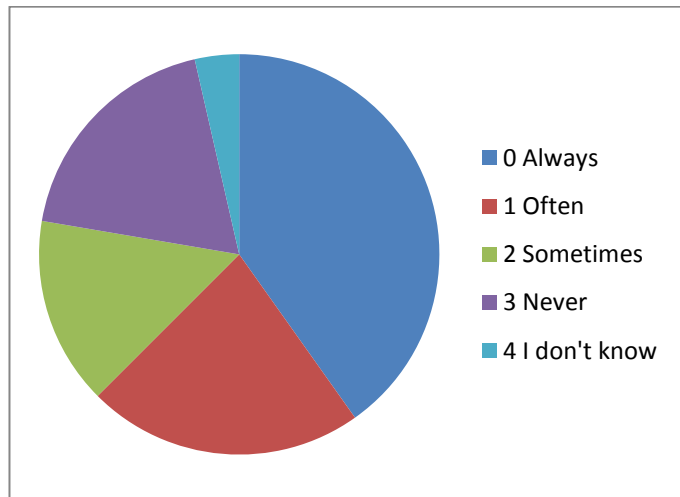

Outcomes of the adults.

Outcome name	Times answered	Percentage of times answered	Mean for outcome
0 Always	13	9%	46.23%
1 Often	22	16%	45.59%
2 Sometimes	65	47%	41.17%
3 Never	11	8%	31.45%
4 I don't know	23	17%	28.57%

Outcomes Ecoquiz

4 Do you put your glass bottles and in the bottle bank??

Outcomes of the students. (112 respondents)

Outcome name	Times answered	Percentage of times answered	Mean for outcome
0 Always	45	38%	42.02%
1 Often	25	21%	38.56%
2 Sometimes	17	15%	30.88%
3 Never	21	18%	22.71%
4 I don't know	4	3%	32.75%