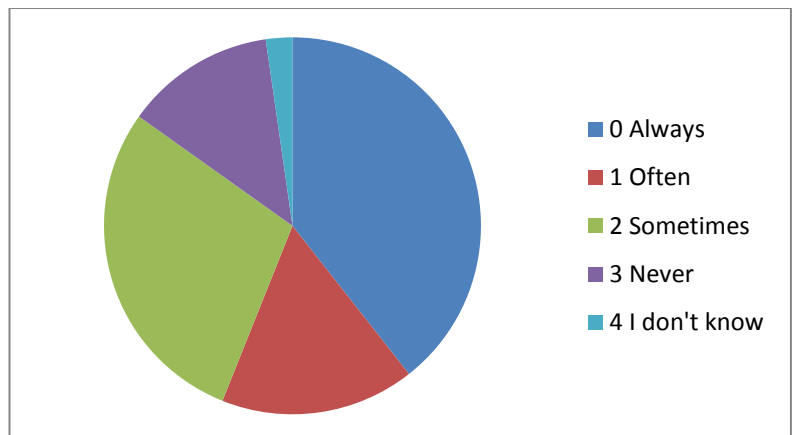

Outcomes of the adults.

Outcome name	Times answered	Percentage of times answered	Mean for outcome
0 Always	52	37%	51.31%
1 Often	22	16%	36.36%
2 Sometimes	38	27%	33.68%
3 Never	17	12%	25.94%
4 I don't know	3	2%	18.33%